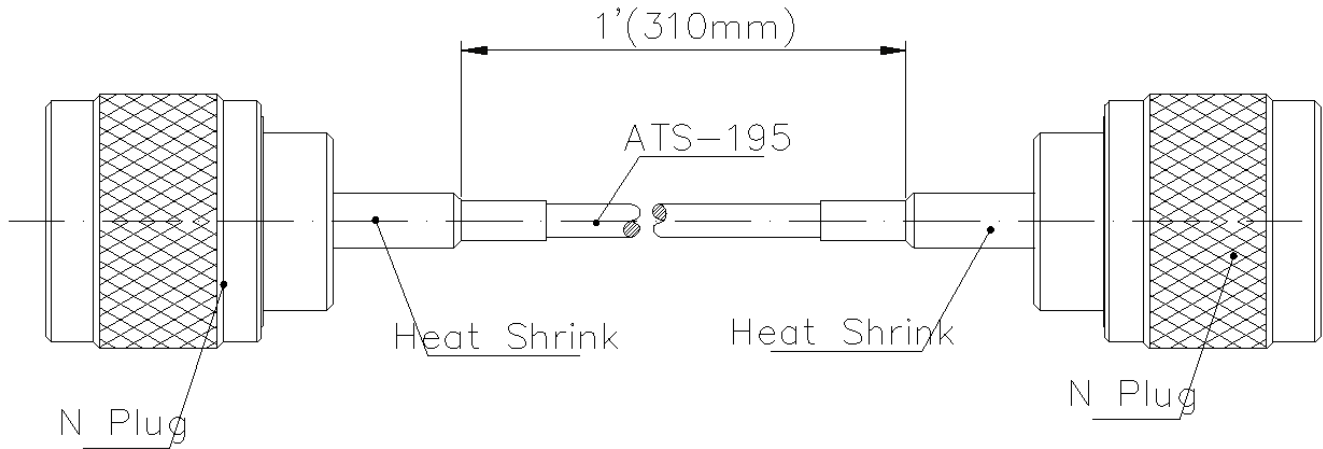

# 1' 195 SERIES N-STYLE PLUG TO N-STYLE PLUG CABLE ASSEMBLY

TITLE:

1' 195 Series N-Style Plug to N-Style Plug Cable Assembly

PART NUMBER: ATS-195-NP-NP-1ft

V1.0

AccelTex Solutions

1.888.406.8906

sales@acceltex.com